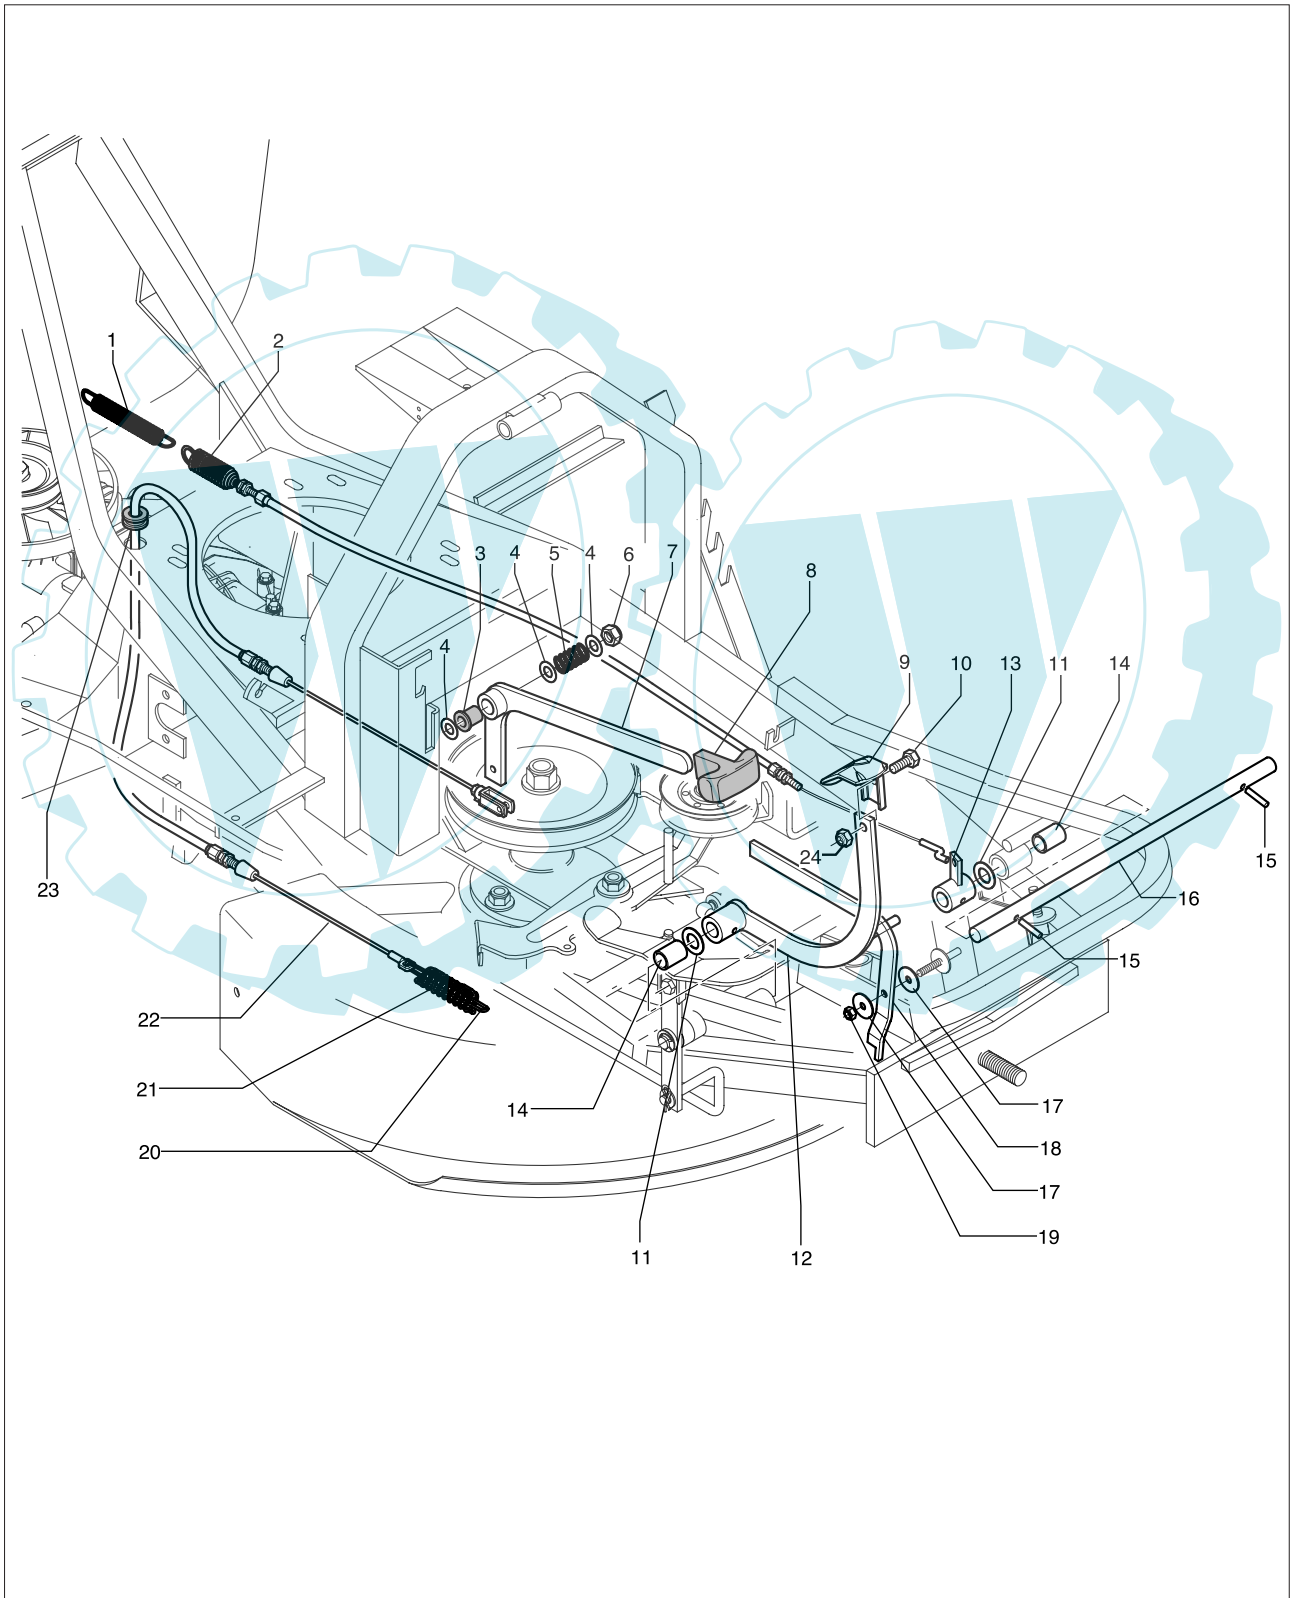

brand	PARTNER

date	APR/03	SHEET 11/16

Model

P 1276 HCRD

Product number

9538780-25