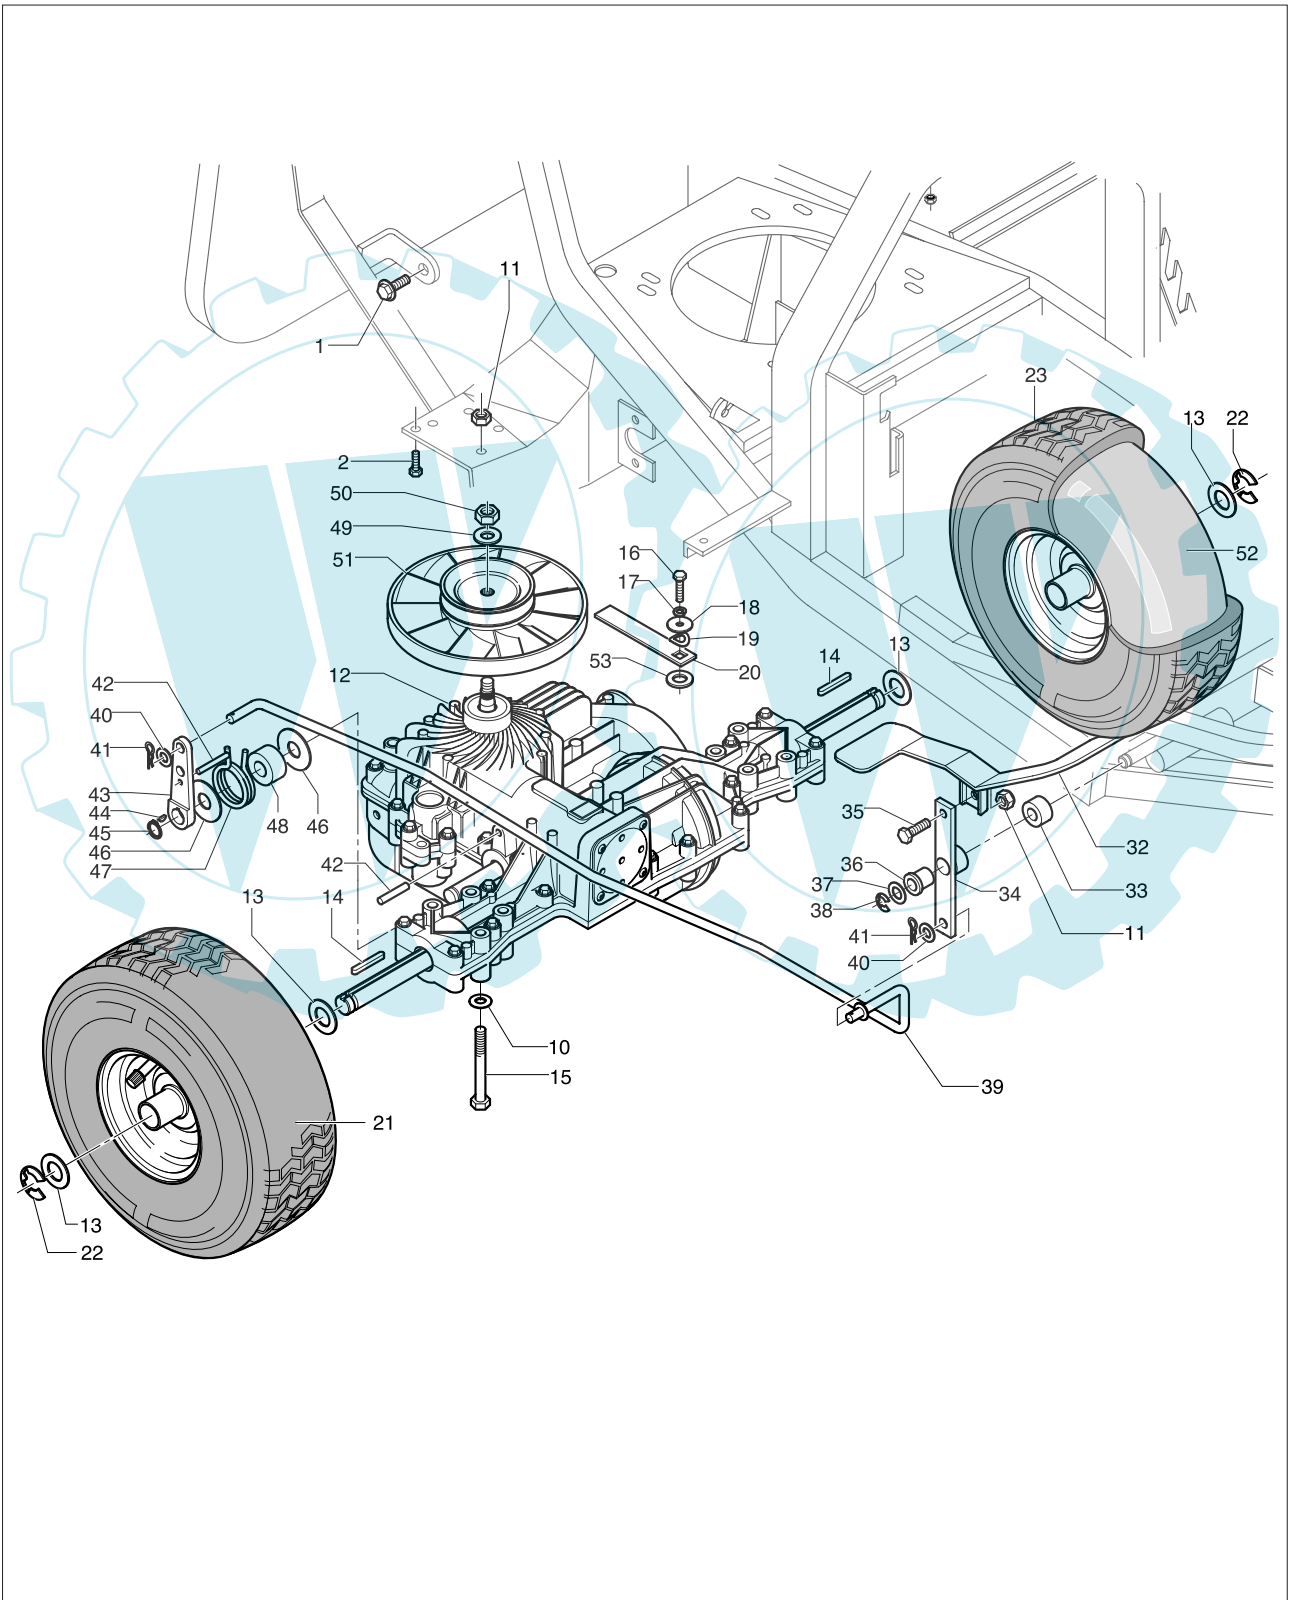

brand	PARTNER

date	APR/03	SHEET 3/16

Model

P 1276 HCRD

Product number

9538780-25