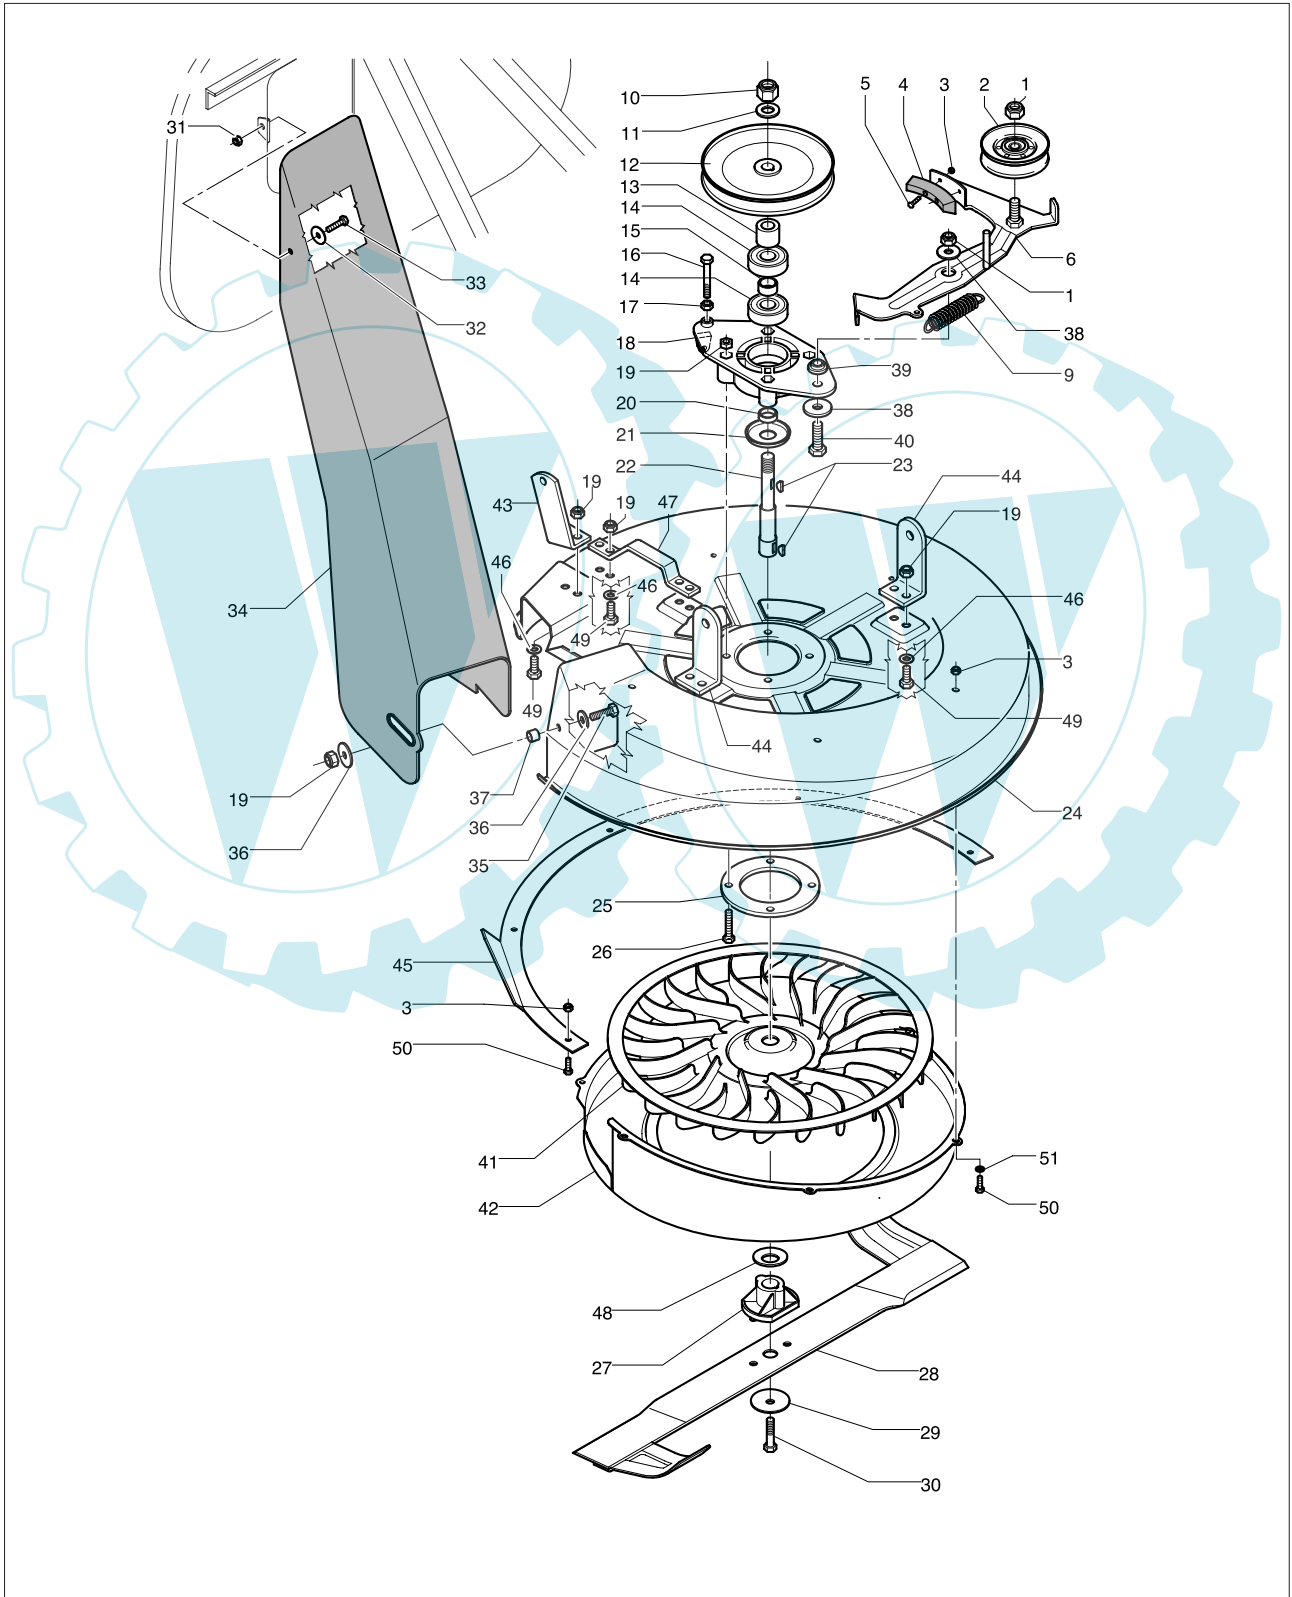

brand	PARTNER

date	APR/03	SHEET 5/16

Model
P 1276 HCRD

Product number
9538780-25