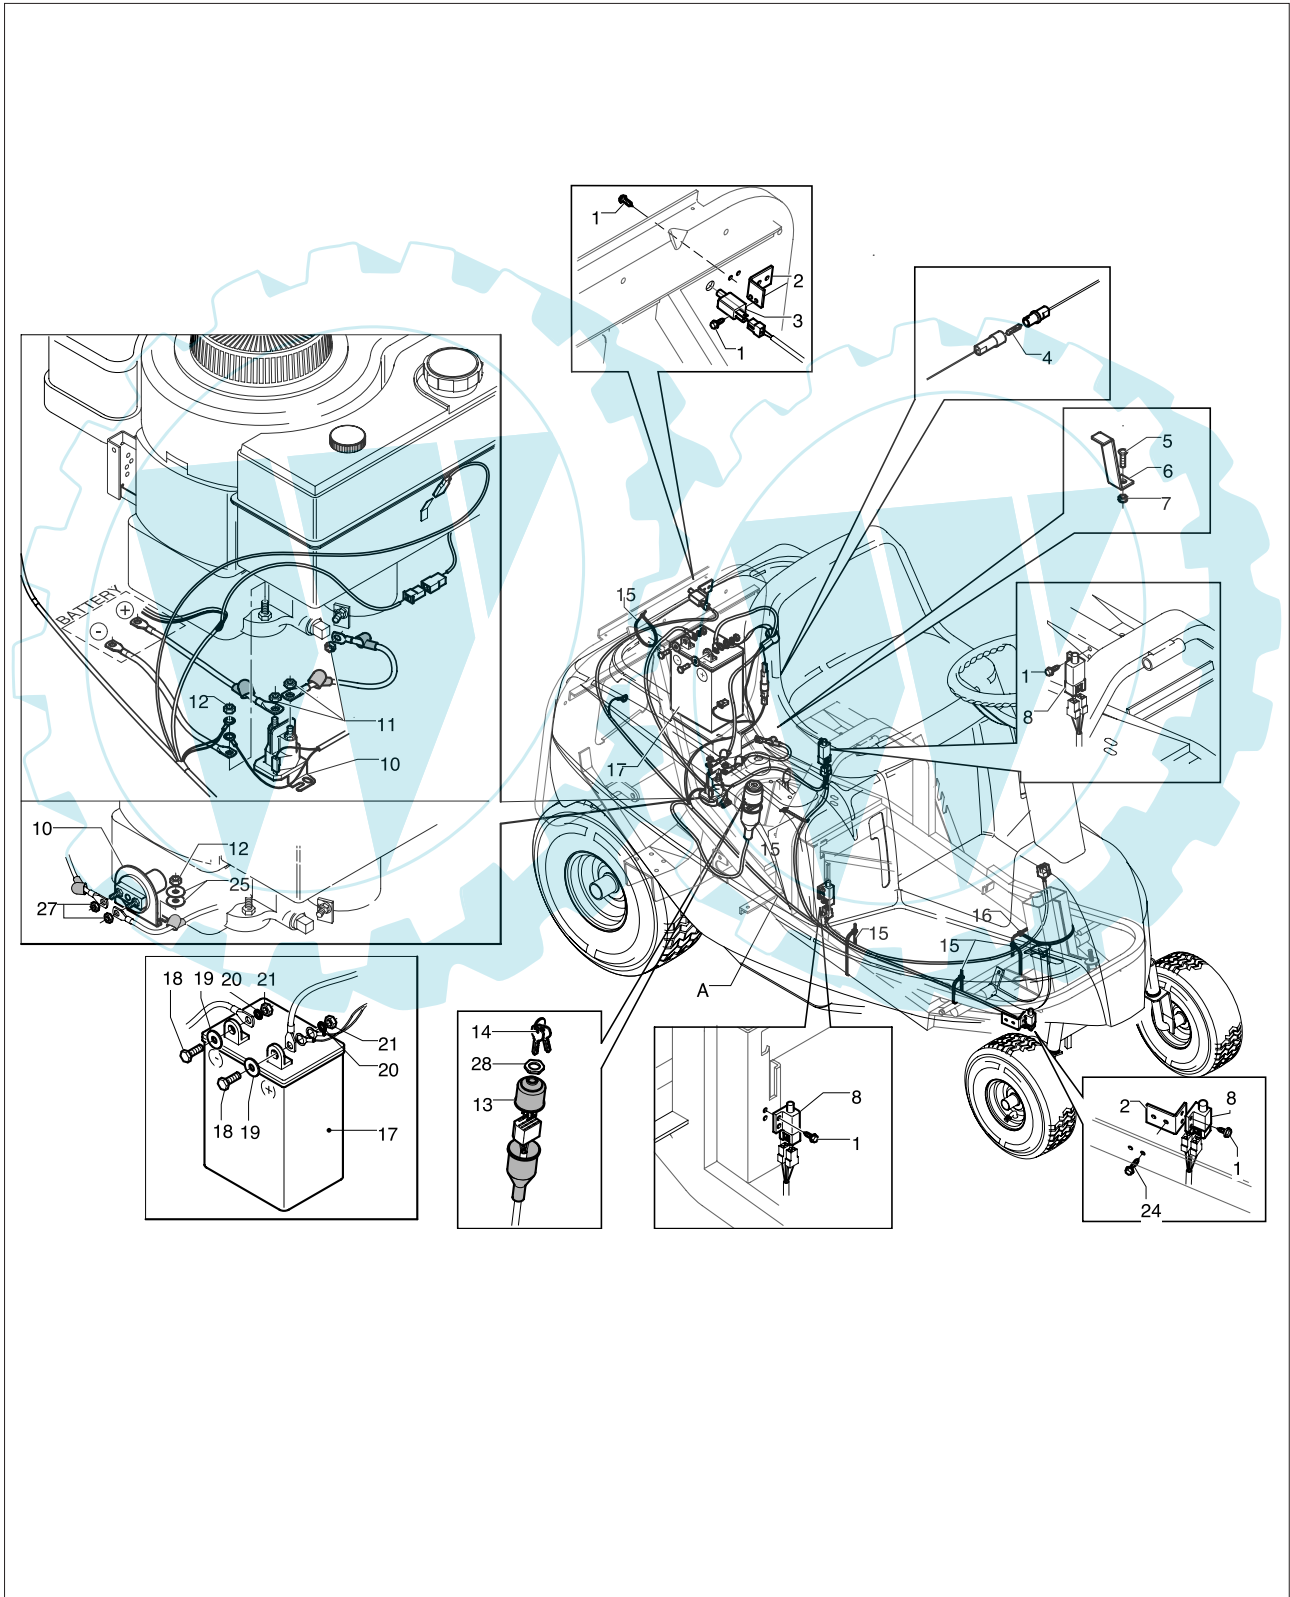

brand	PARTNER

date	APR/03	SHEET 13/16

Model

P 1276 HCRD

Product number

9538780-25