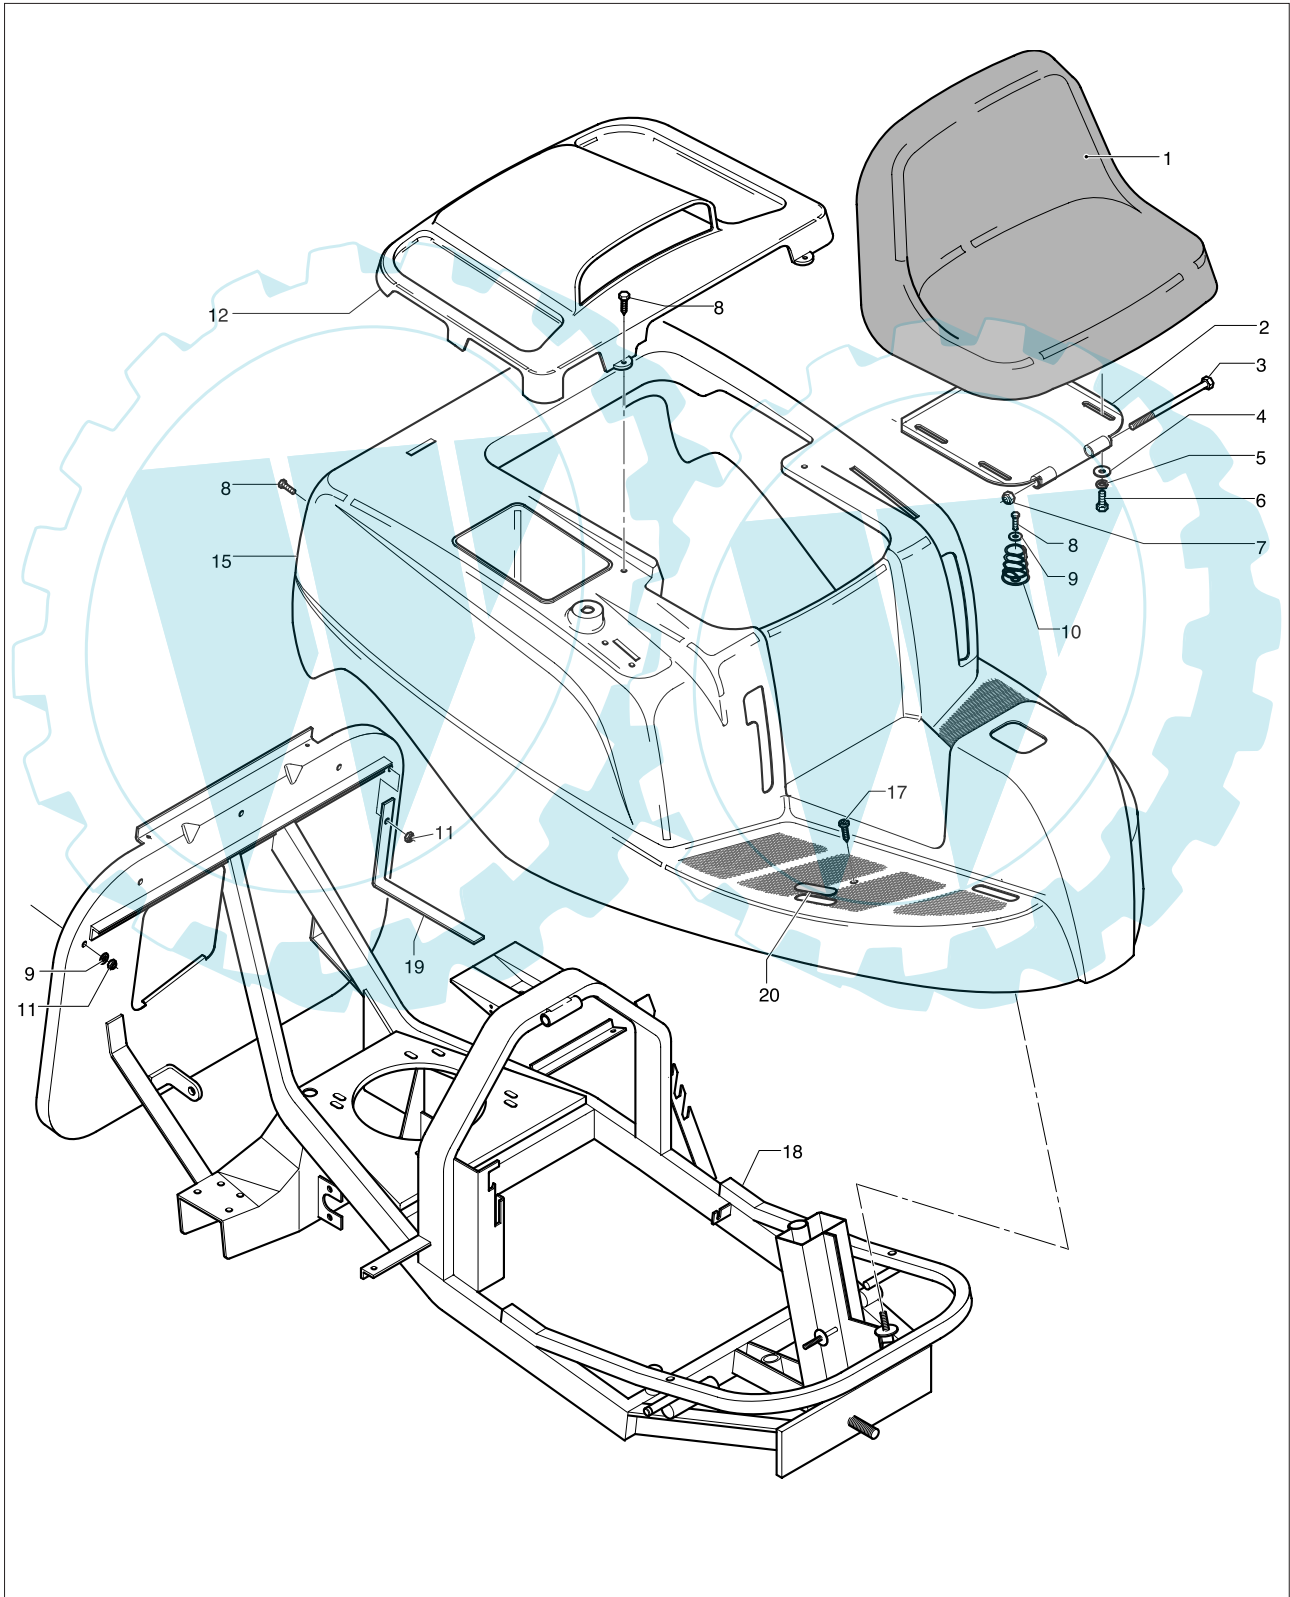

brand	PARTNER

date	APR/03	SHEET 7/16

Model
P 1276 HCRD

Product number
9538780-25