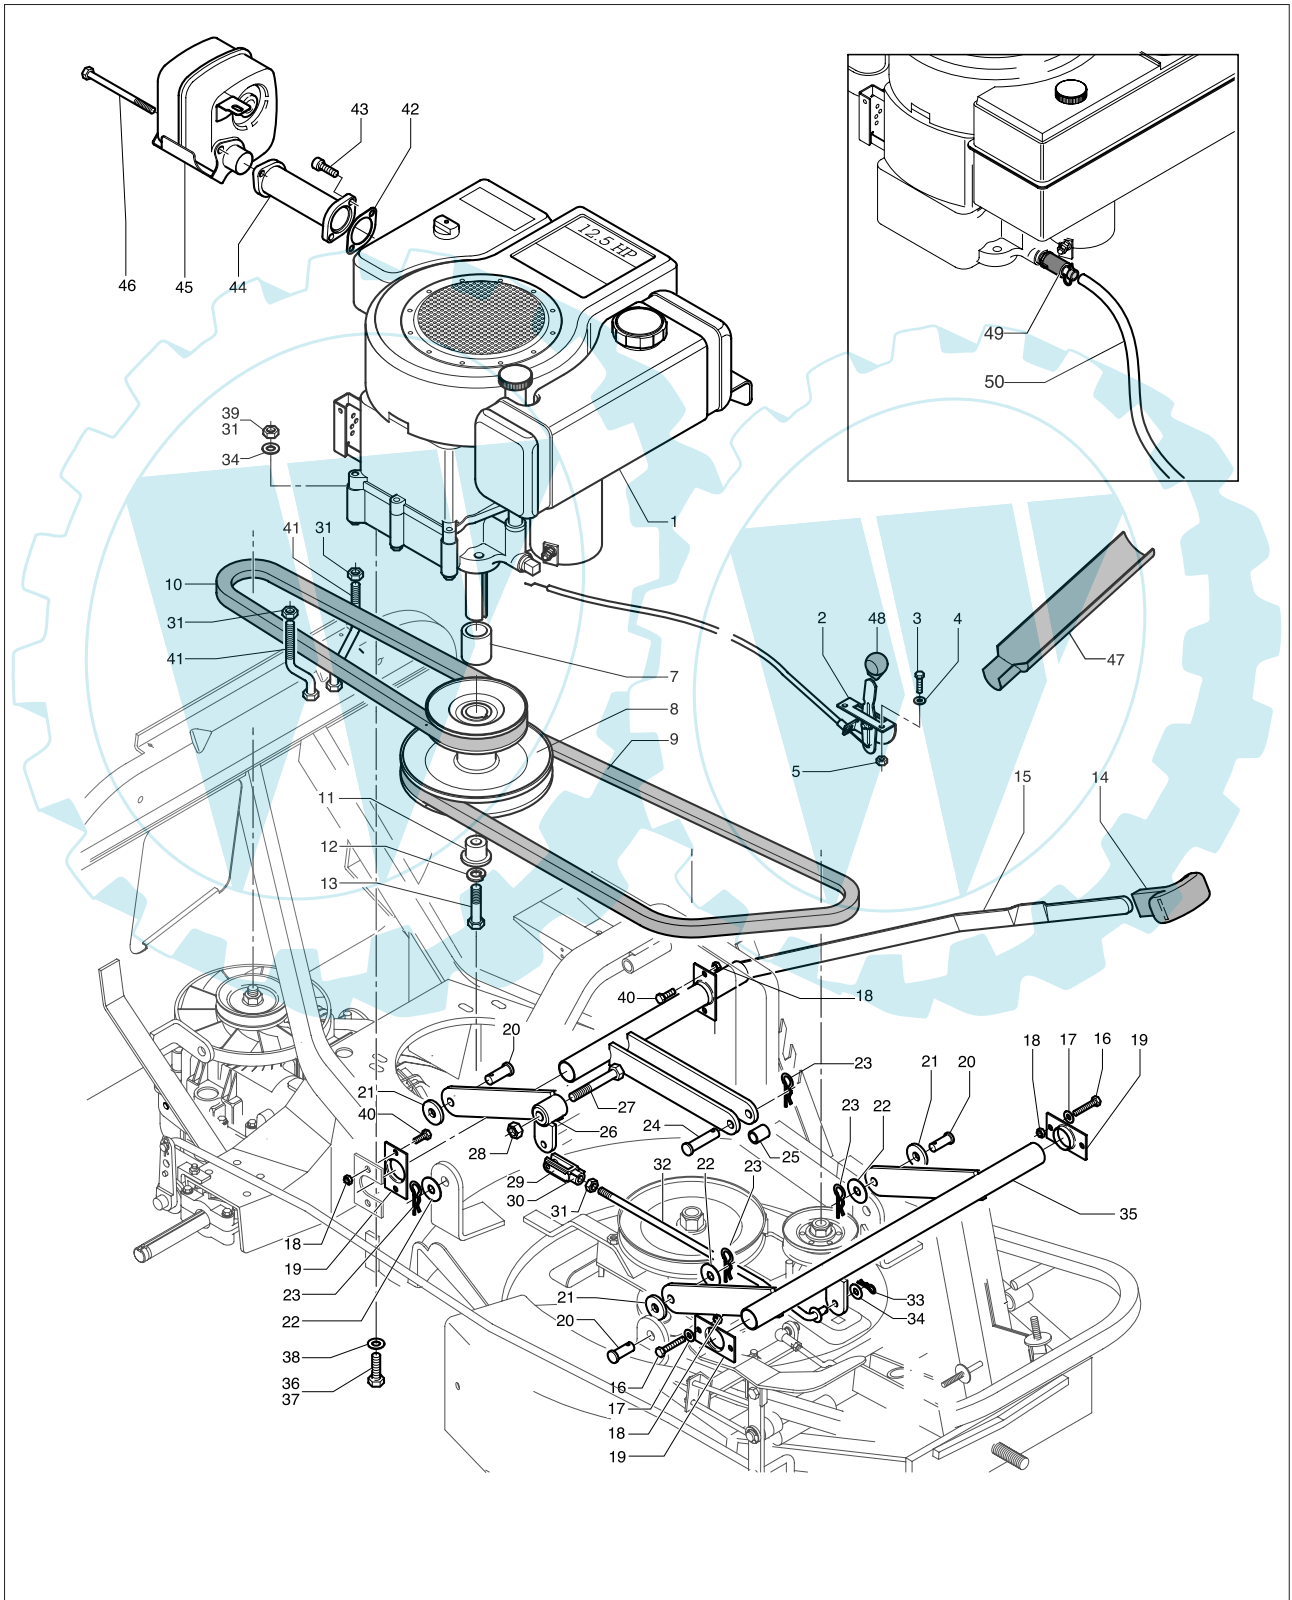

brand	PARTNER

date	MAY/03	SHEET 1/16

Model

P 1276 HCRD

Product number

9538780-25