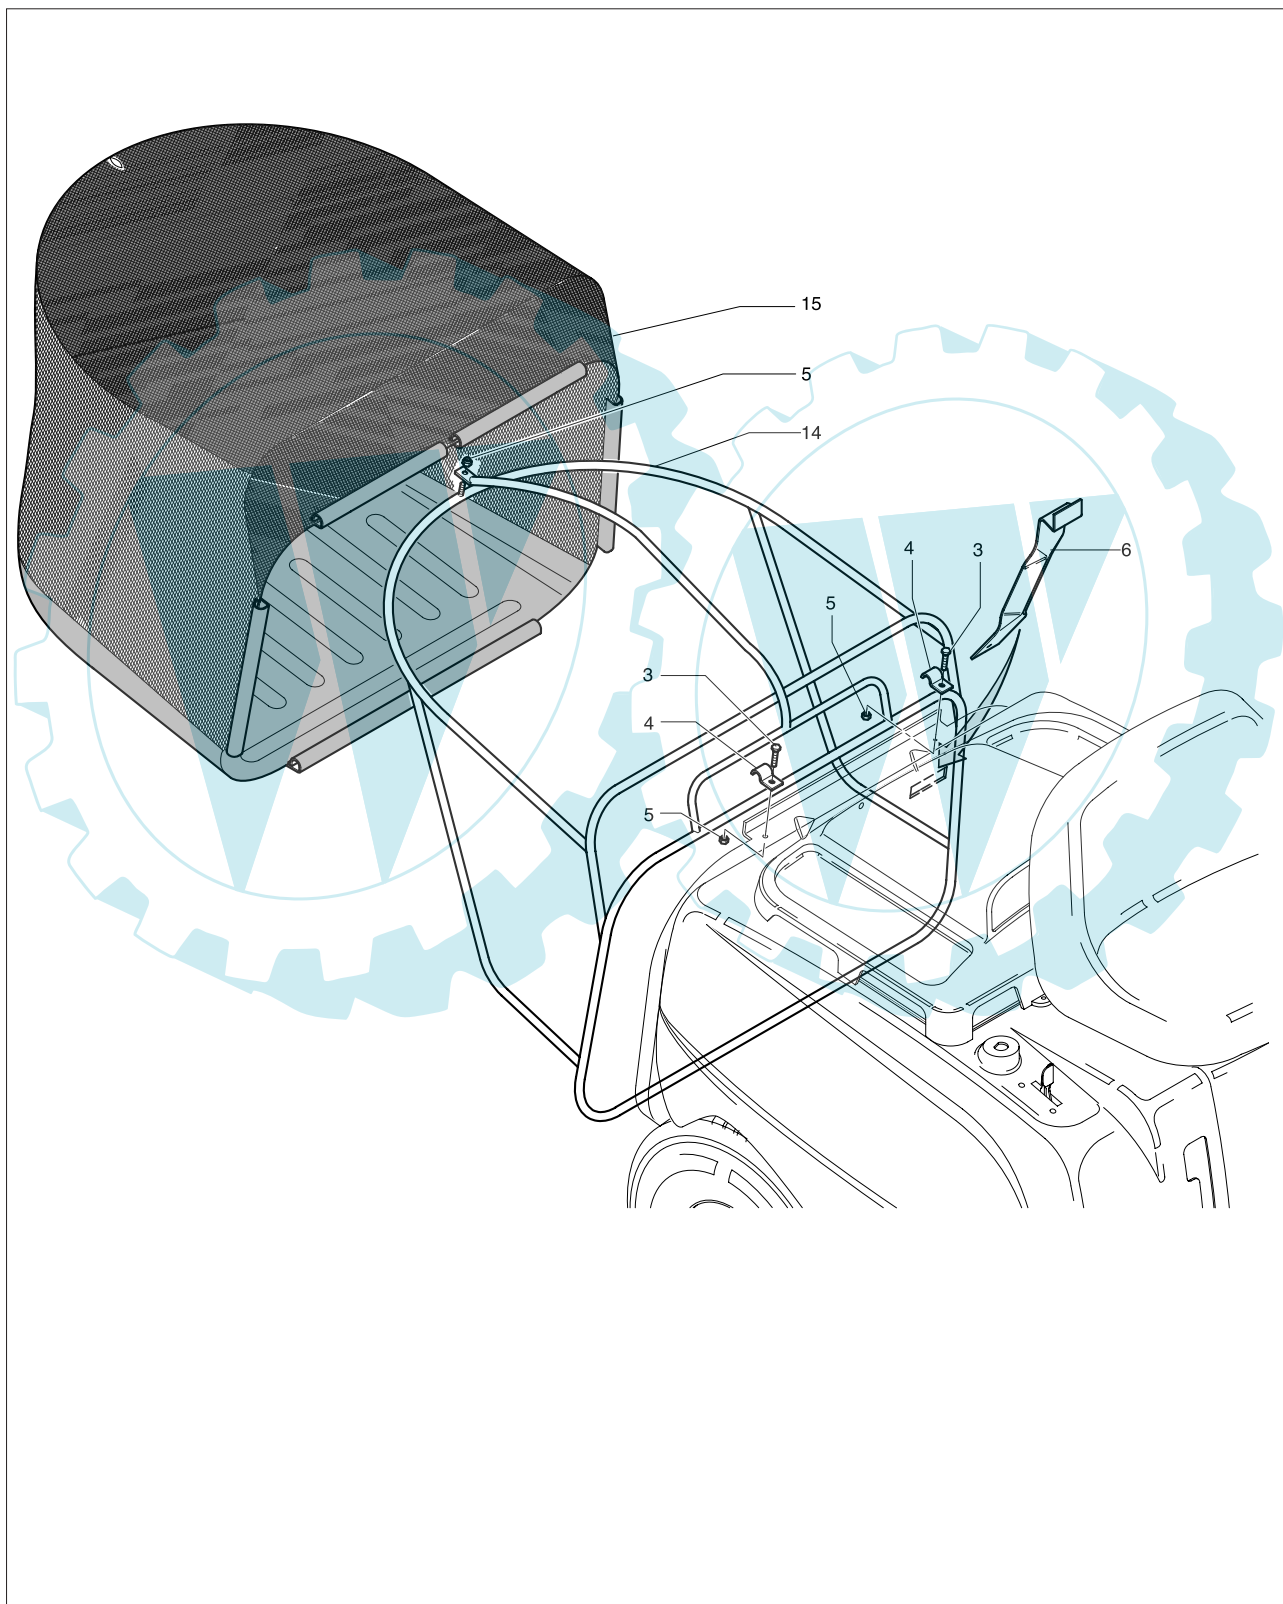

brand	PARTNER

date	APR/03	SHEET 15/16

Model

P 1276 HCRD

Product number

9538780-25