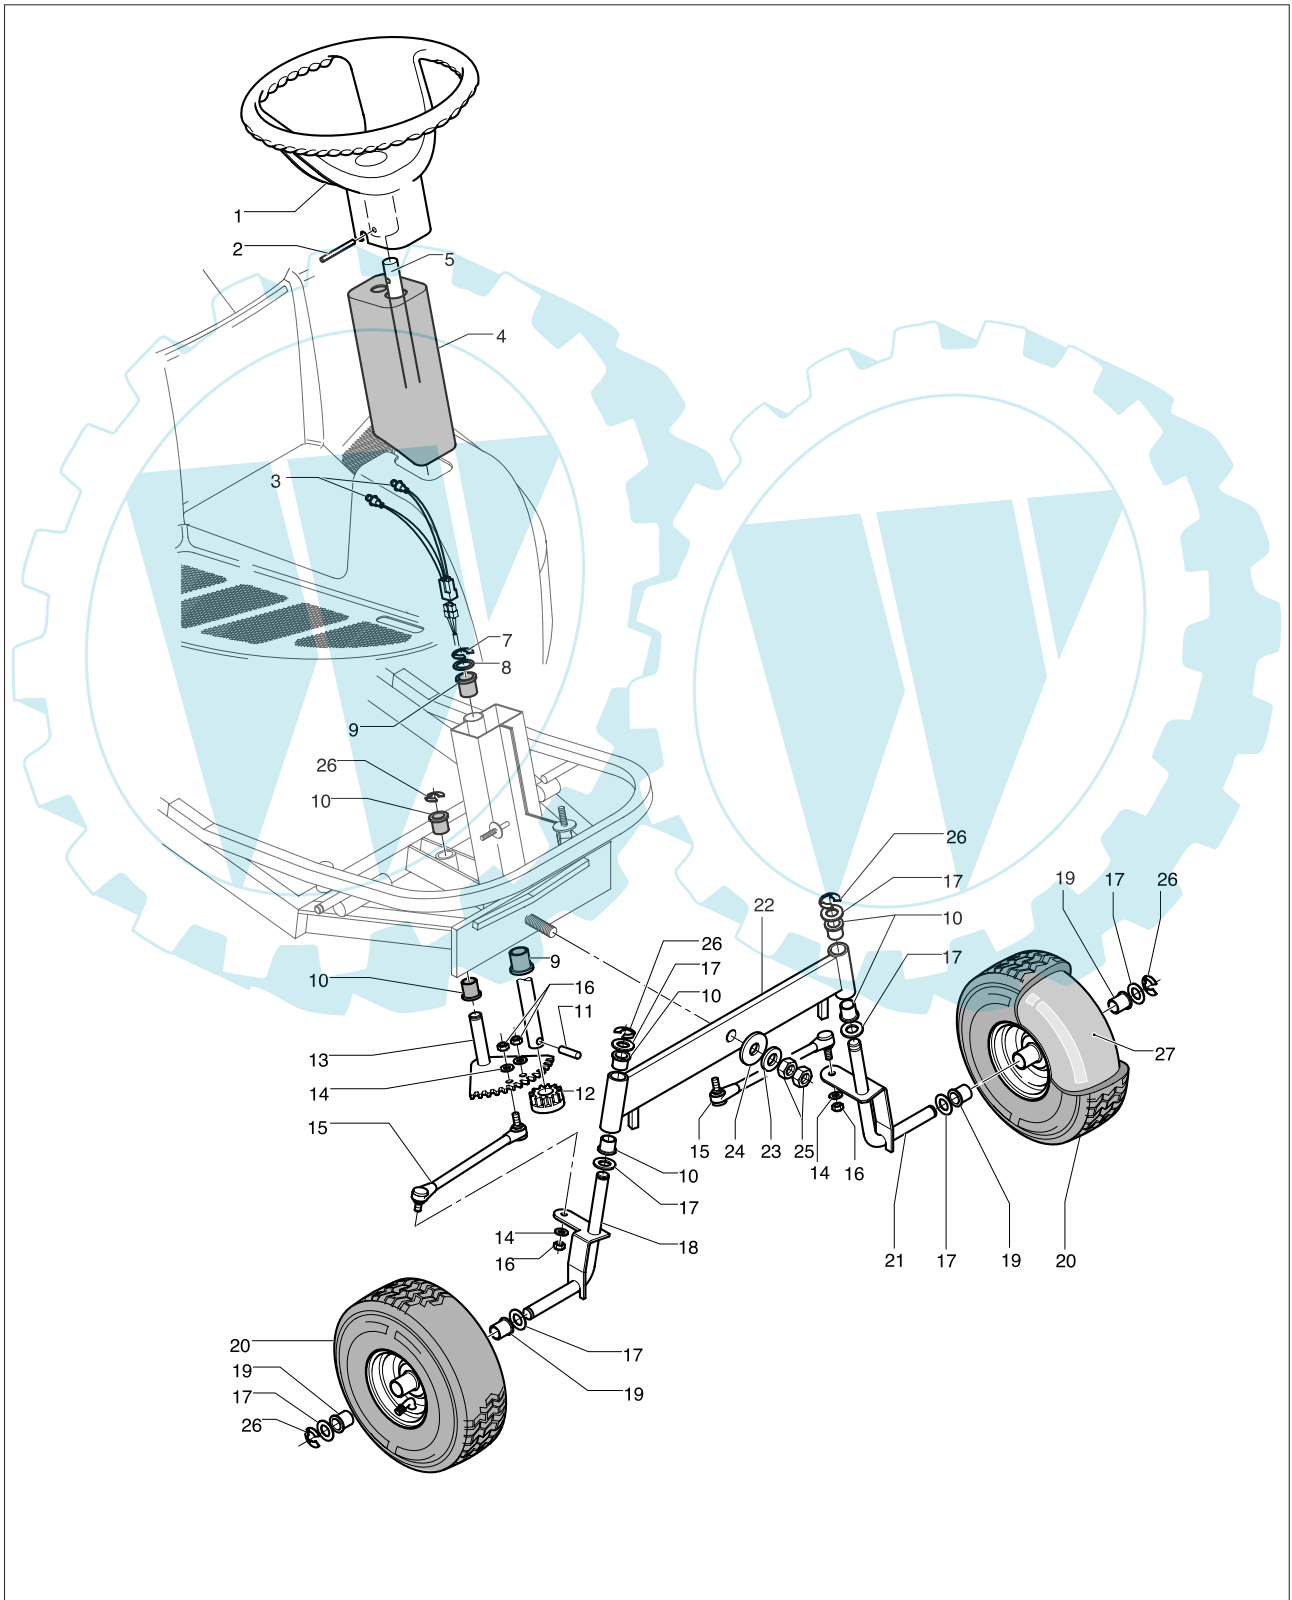

brand	PARTNER

date	APR/03	SHEET 9/16

Model

P 1276 HCRD

Product number

9538780-25